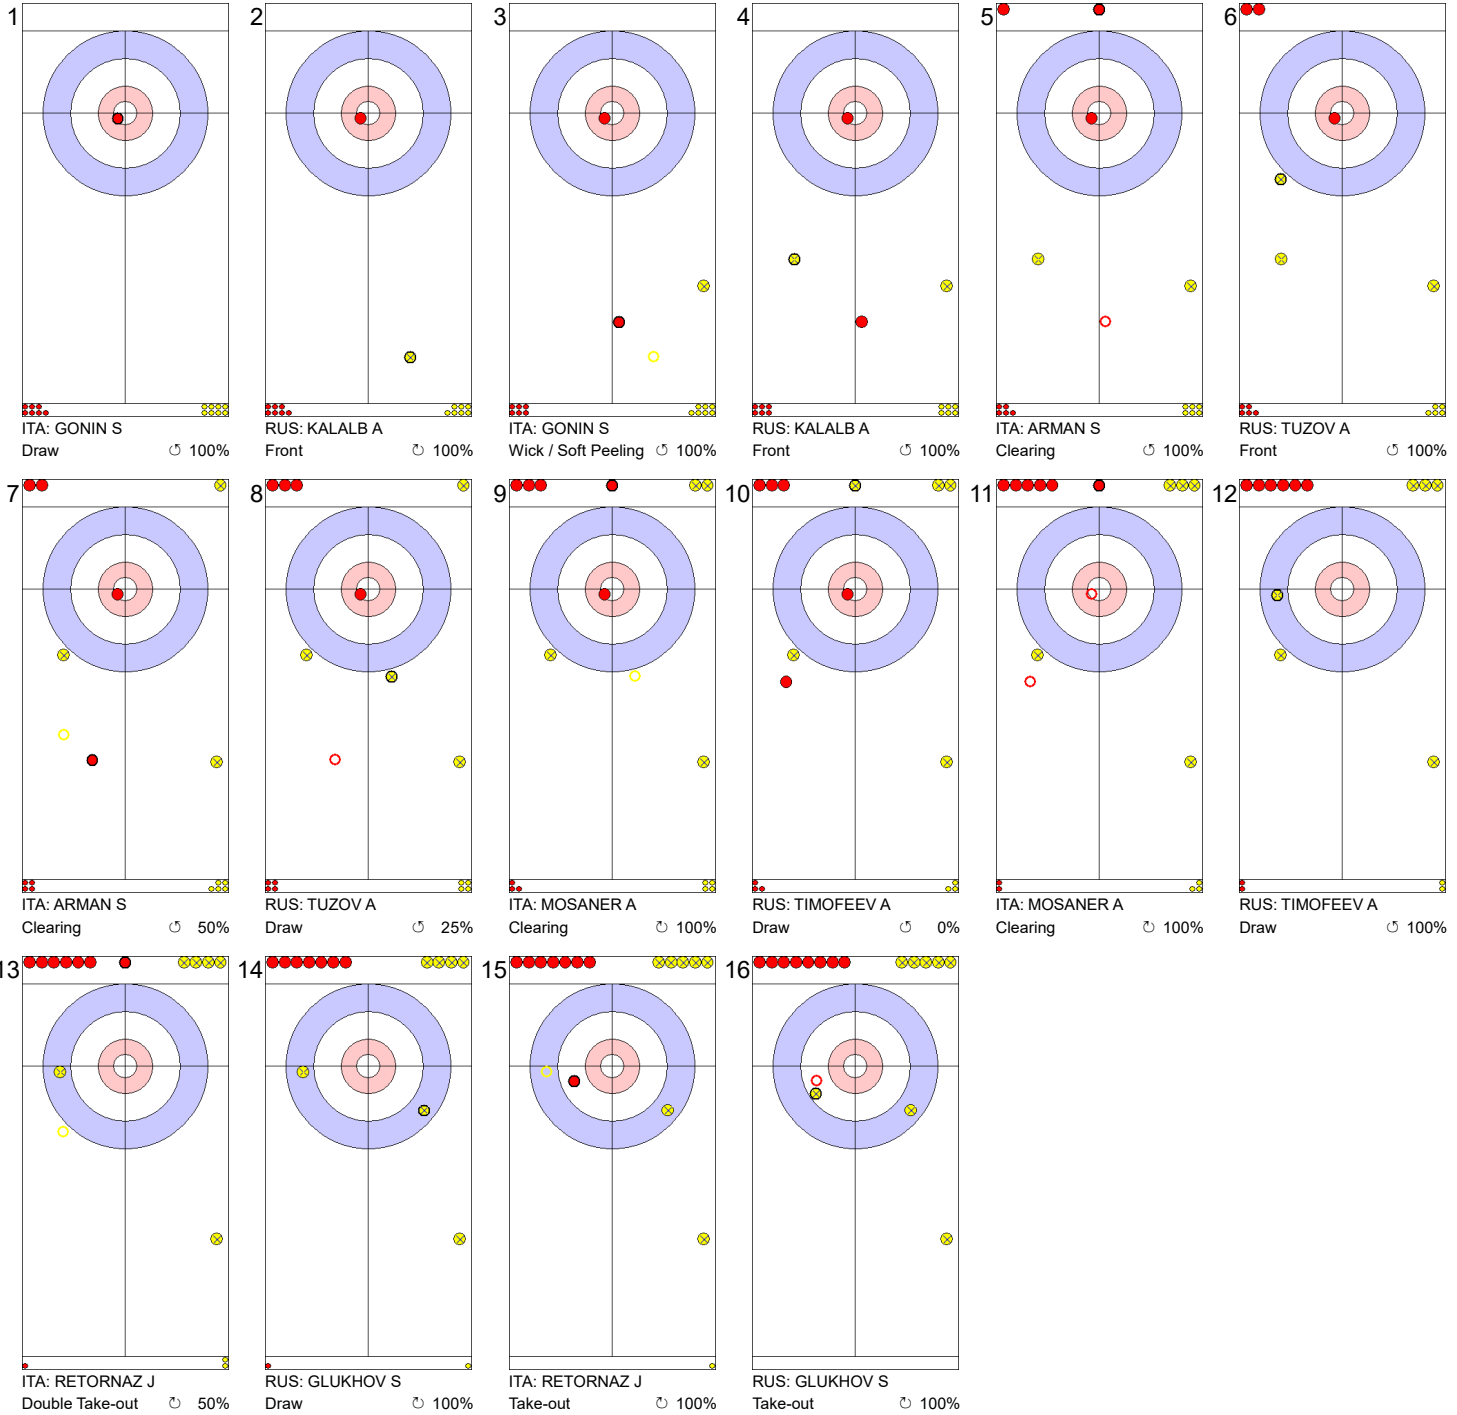

**Legend:**  
 Clockwise     
 Counter-clockwise     
 - Not considered

**Game - Shot by Shot**

**Legend:**  
 ↻ Clockwise      ↺ Counter-clockwise      - Not considered

**Game - Shot by Shot**

**Legend:**  
 ↻ Clockwise      ↺ Counter-clockwise      - Not considered

**Game - Shot by Shot**

**Legend:**  
 ⊙ Clockwise      ⊗ Counter-clockwise      - Not considered

**Game - Shot by Shot**

**Legend:**  
 Clockwise      Counter-clockwise      - Not considered

**Game - Shot by Shot**

**Legend:**  
 Clockwise     
 Counter-clockwise     
 - Not considered

**Game - Shot by Shot**

**End 9** ● **ITA - Italy 8 + 0 (this end) = 8**      ● **RUS - Russia 4 + 2 (this end) = 6**

**Legend:**  
 ↻ Clockwise      ↺ Counter-clockwise      - Not considered

**Game - Shot by Shot**

**Legend:**  
 ↻ Clockwise      ↺ Counter-clockwise      - Not considered  
 X Unfinished end due to concession