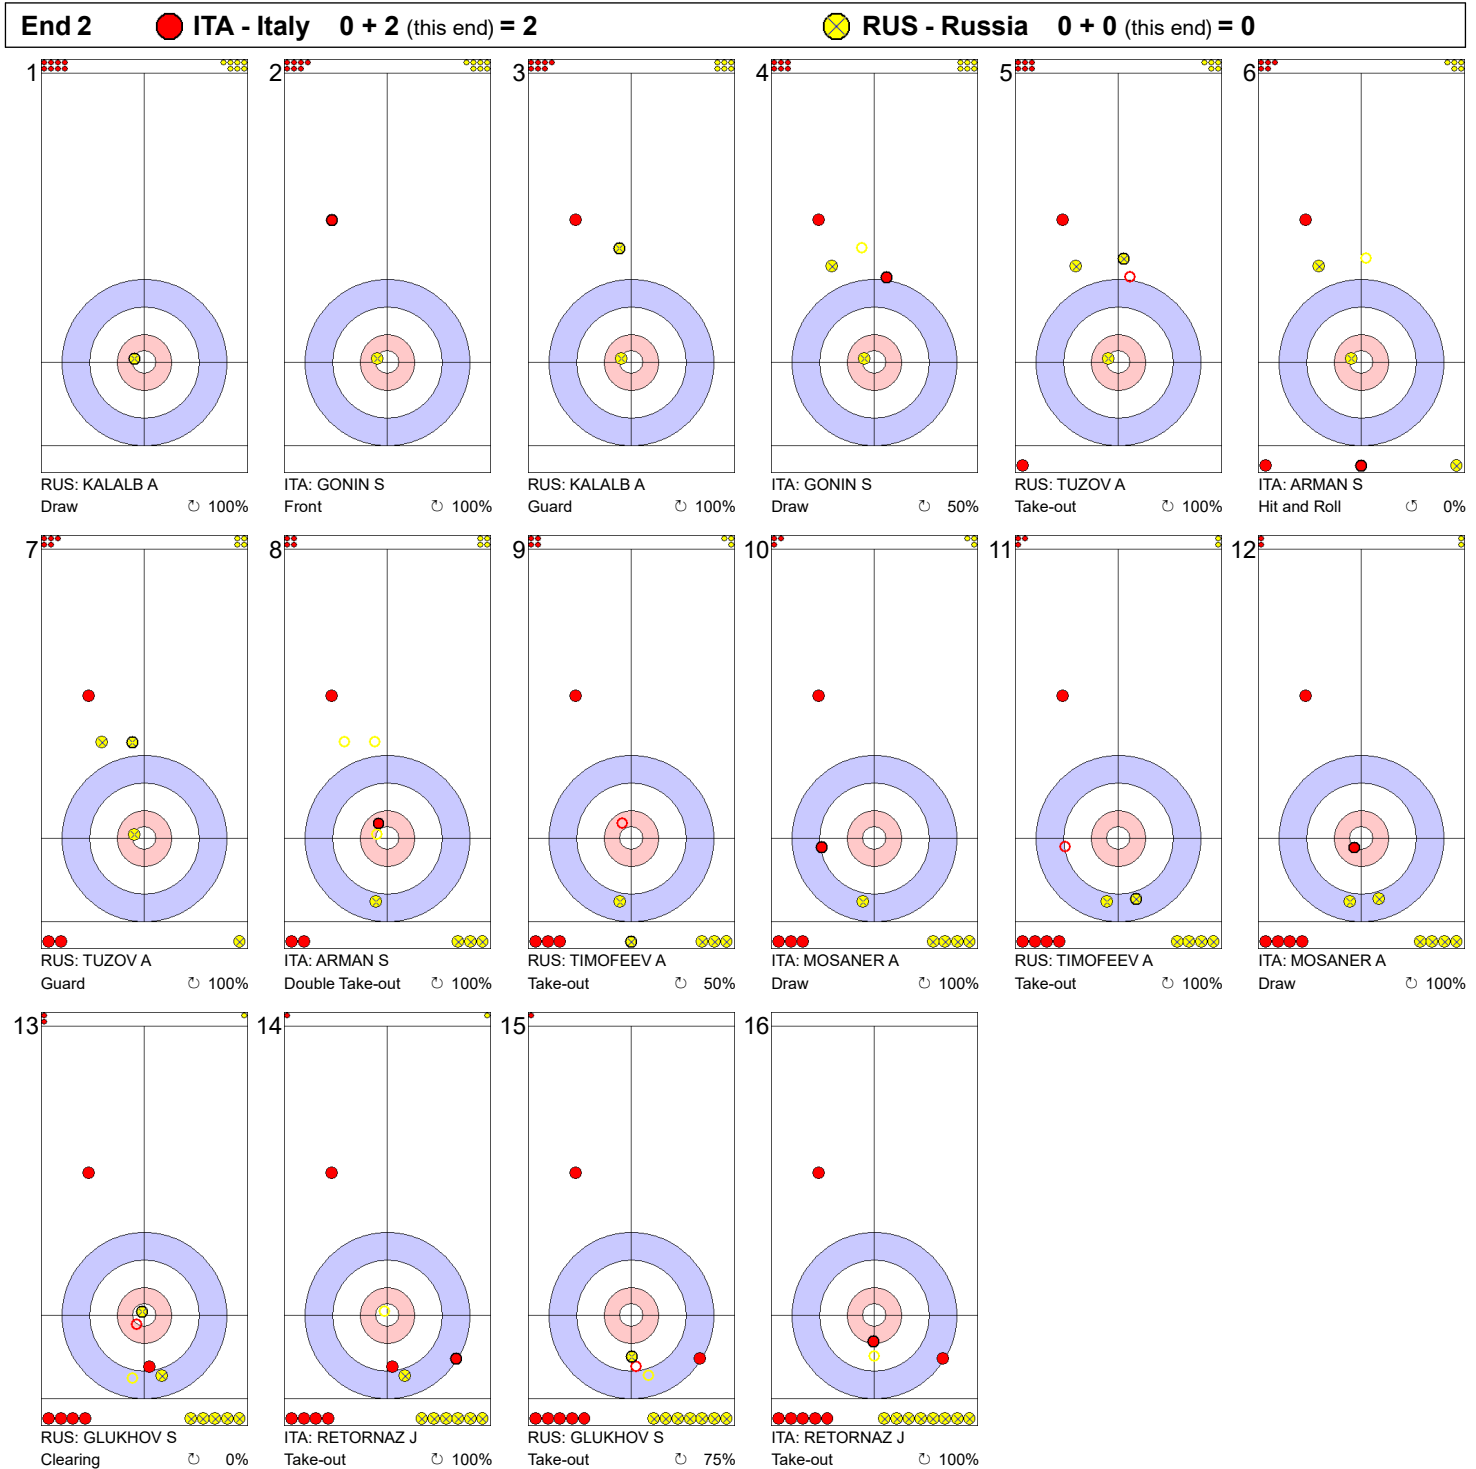

**Game - Shot by Shot**

**Legend:**  
↻ Clockwise      ↻ Counter-clockwise      - Not considered

Game - Shot by Shot

**Legend:**  
 ↻ Clockwise      ↺ Counter-clockwise      - Not considered

**Game - Shot by Shot**

**Legend:**  
 Clockwise     
 Counter-clockwise     
 - Not considered

**Game - Shot by Shot**

**Legend:**  
 ↻ Clockwise      ↺ Counter-clockwise      - Not considered

**Game - Shot by Shot**

**Legend:**  
 ↻ Clockwise      ↺ Counter-clockwise      - Not considered

**Game - Shot by Shot**

**Legend:**  
 ⊙ Clockwise      ⊗ Counter-clockwise      - Not considered

**Game - Shot by Shot**

**Legend:**  
 Clockwise      Counter-clockwise      - Not considered

**Game - Shot by Shot**

**Game - Shot by Shot**

**Legend:**  
 ↻ Clockwise      ↺ Counter-clockwise      - Not considered  
 X Unfinished end due to concession