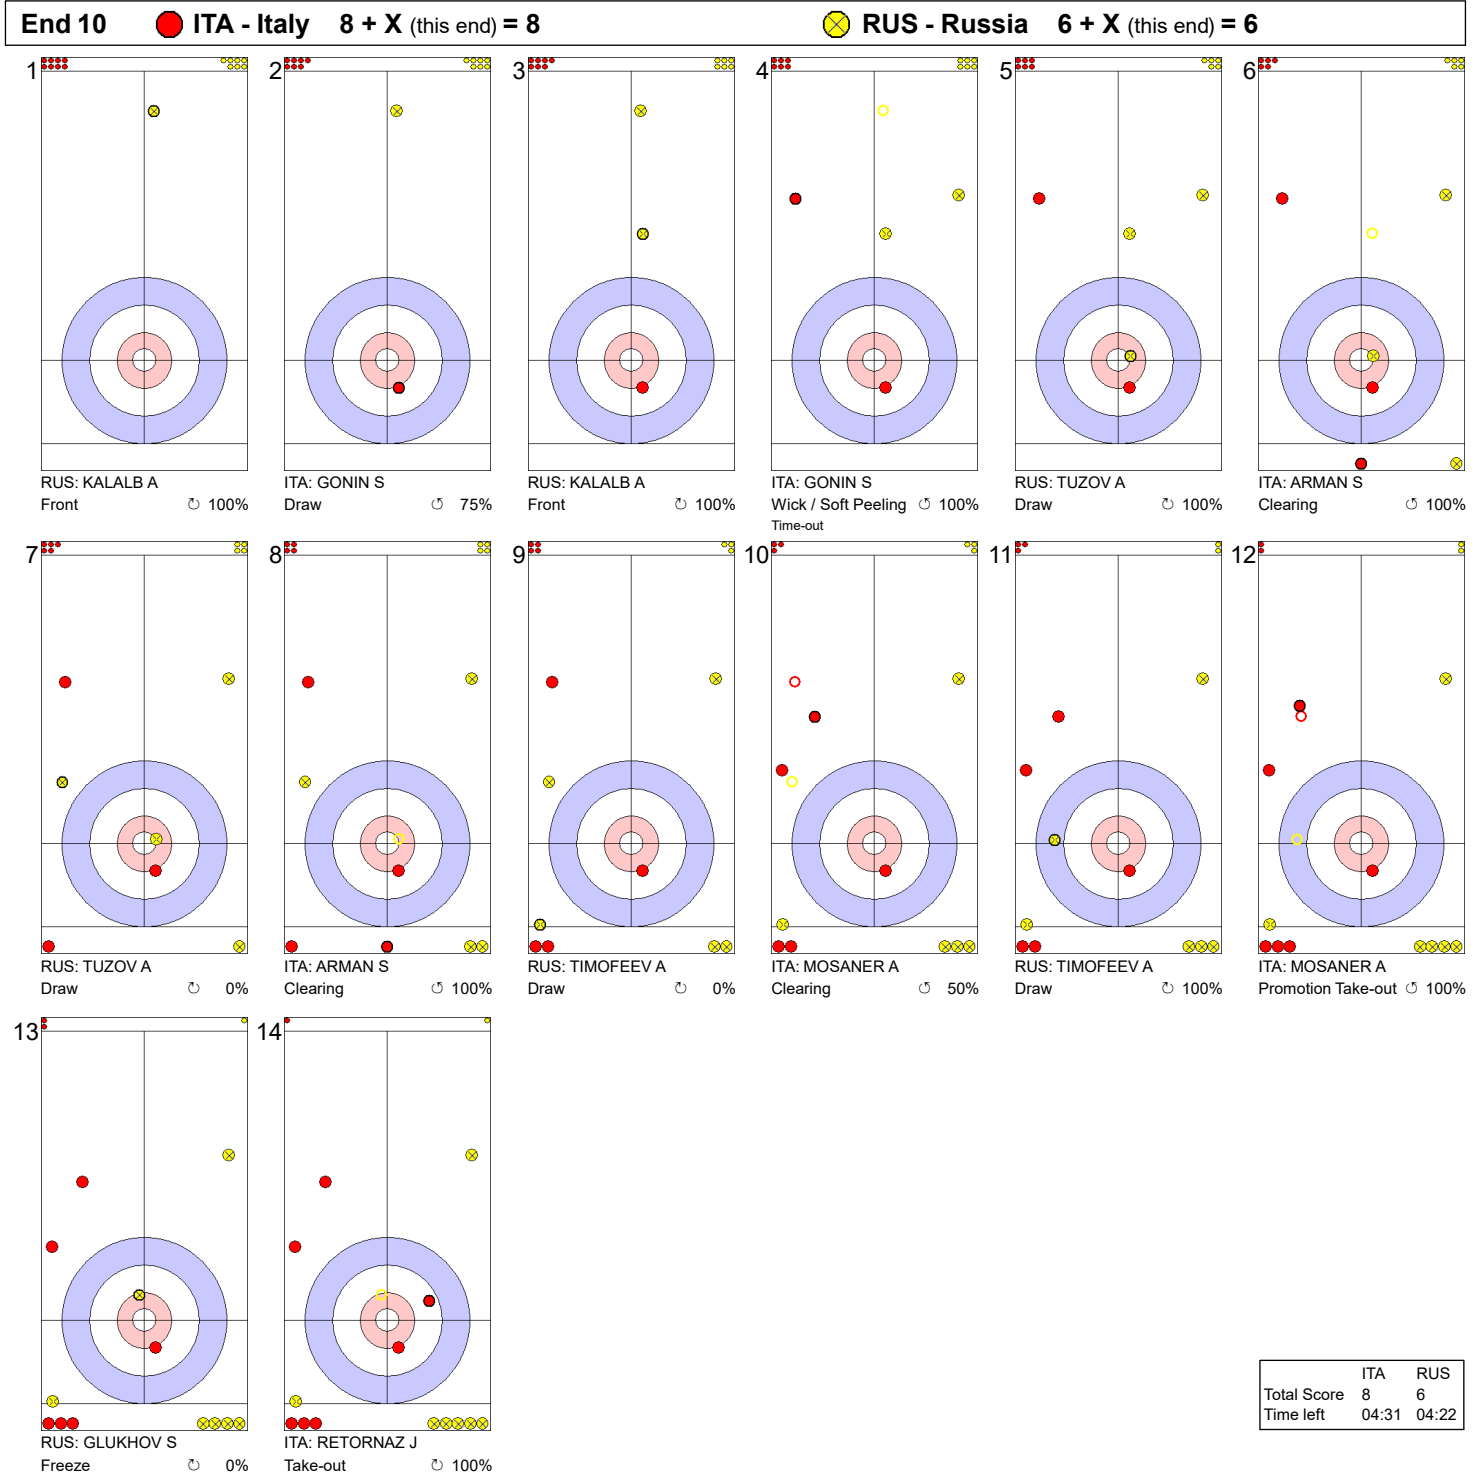

**Legend:**  
 Clockwise     
 Counter-clockwise     
 - Not considered

**Game - Shot by Shot**

**Legend:**  
 ↻ Clockwise      ↺ Counter-clockwise      - Not considered

**Game - Shot by Shot**

**Legend:**  
 ↻ Clockwise      ↺ Counter-clockwise      - Not considered

**Game - Shot by Shot**

**Legend:**  
 ⊙ Clockwise      ⊗ Counter-clockwise      - Not considered

**Game - Shot by Shot**

**Legend:**  
 Clockwise      Counter-clockwise      - Not considered

**Game - Shot by Shot**

**Legend:**  
 Clockwise     
 Counter-clockwise     
 - Not considered

**Game - Shot by Shot**

**End 9** ● **ITA - Italy 8 + 0 (this end) = 8**      ● **RUS - Russia 4 + 2 (this end) = 6**

**Legend:**  
 ↻ Clockwise      ↺ Counter-clockwise      - Not considered

**Game - Shot by Shot**

**Legend:**  
 ↻ Clockwise      ↺ Counter-clockwise      - Not considered  
 X Unfinished end due to concession