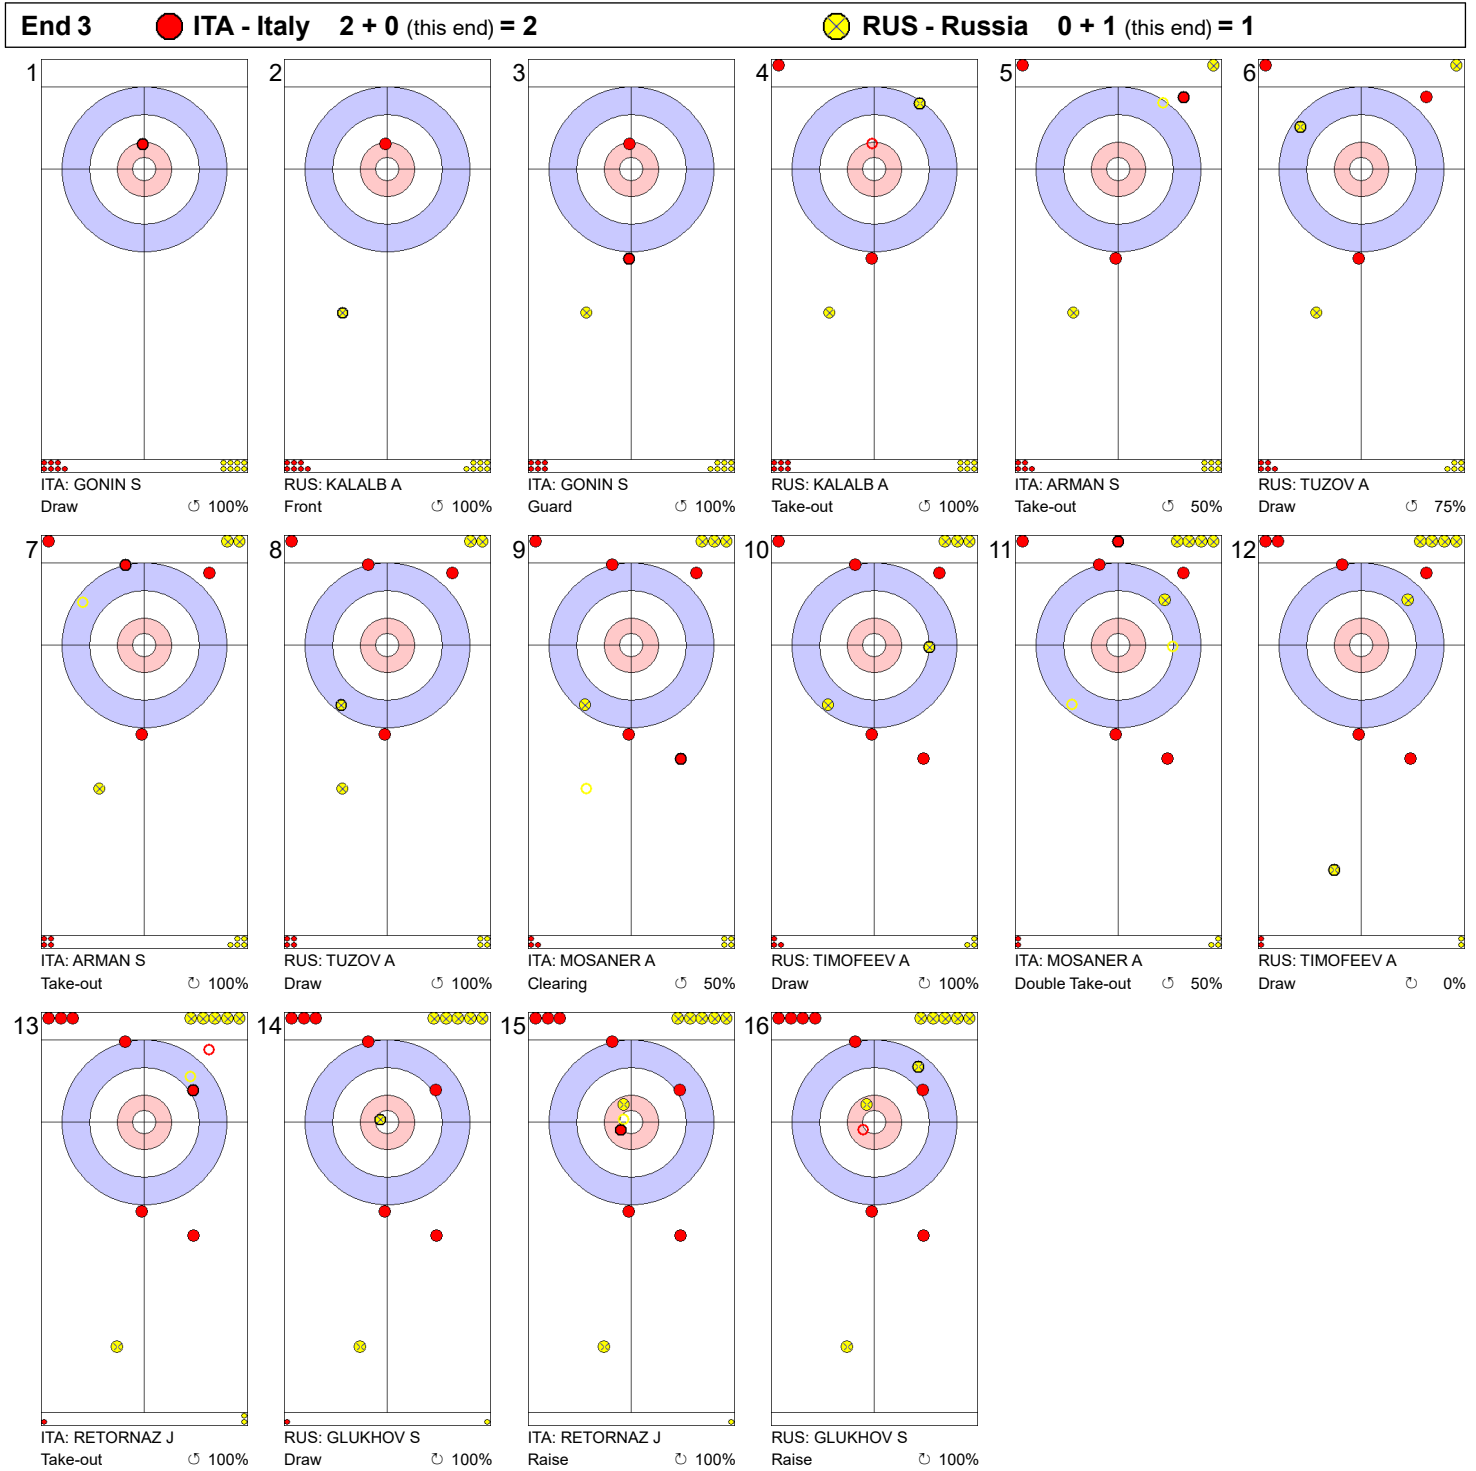

**Game - Shot by Shot**

**Legend:**  
↻ Clockwise      ↻ Counter-clockwise      - Not considered

Game - Shot by Shot

**Legend:**  
 ↻ Clockwise      ↺ Counter-clockwise      - Not considered

**Game - Shot by Shot**

**Legend:**  
 Clockwise     
 Counter-clockwise     
 - Not considered

**Game - Shot by Shot**

**Legend:**  
 ↻ Clockwise      ↺ Counter-clockwise      - Not considered

**Game - Shot by Shot**

**Legend:**  
 ↻ Clockwise      ↺ Counter-clockwise      - Not considered

**Game - Shot by Shot**

**Legend:**  
 ⊙ Clockwise      ⊗ Counter-clockwise      - Not considered

**Game - Shot by Shot**

**Legend:**  
 Clockwise      Counter-clockwise      - Not considered

**Game - Shot by Shot**

**Game - Shot by Shot**

**Legend:**  
 ↻ Clockwise      ↺ Counter-clockwise      - Not considered  
 X Unfinished end due to concession