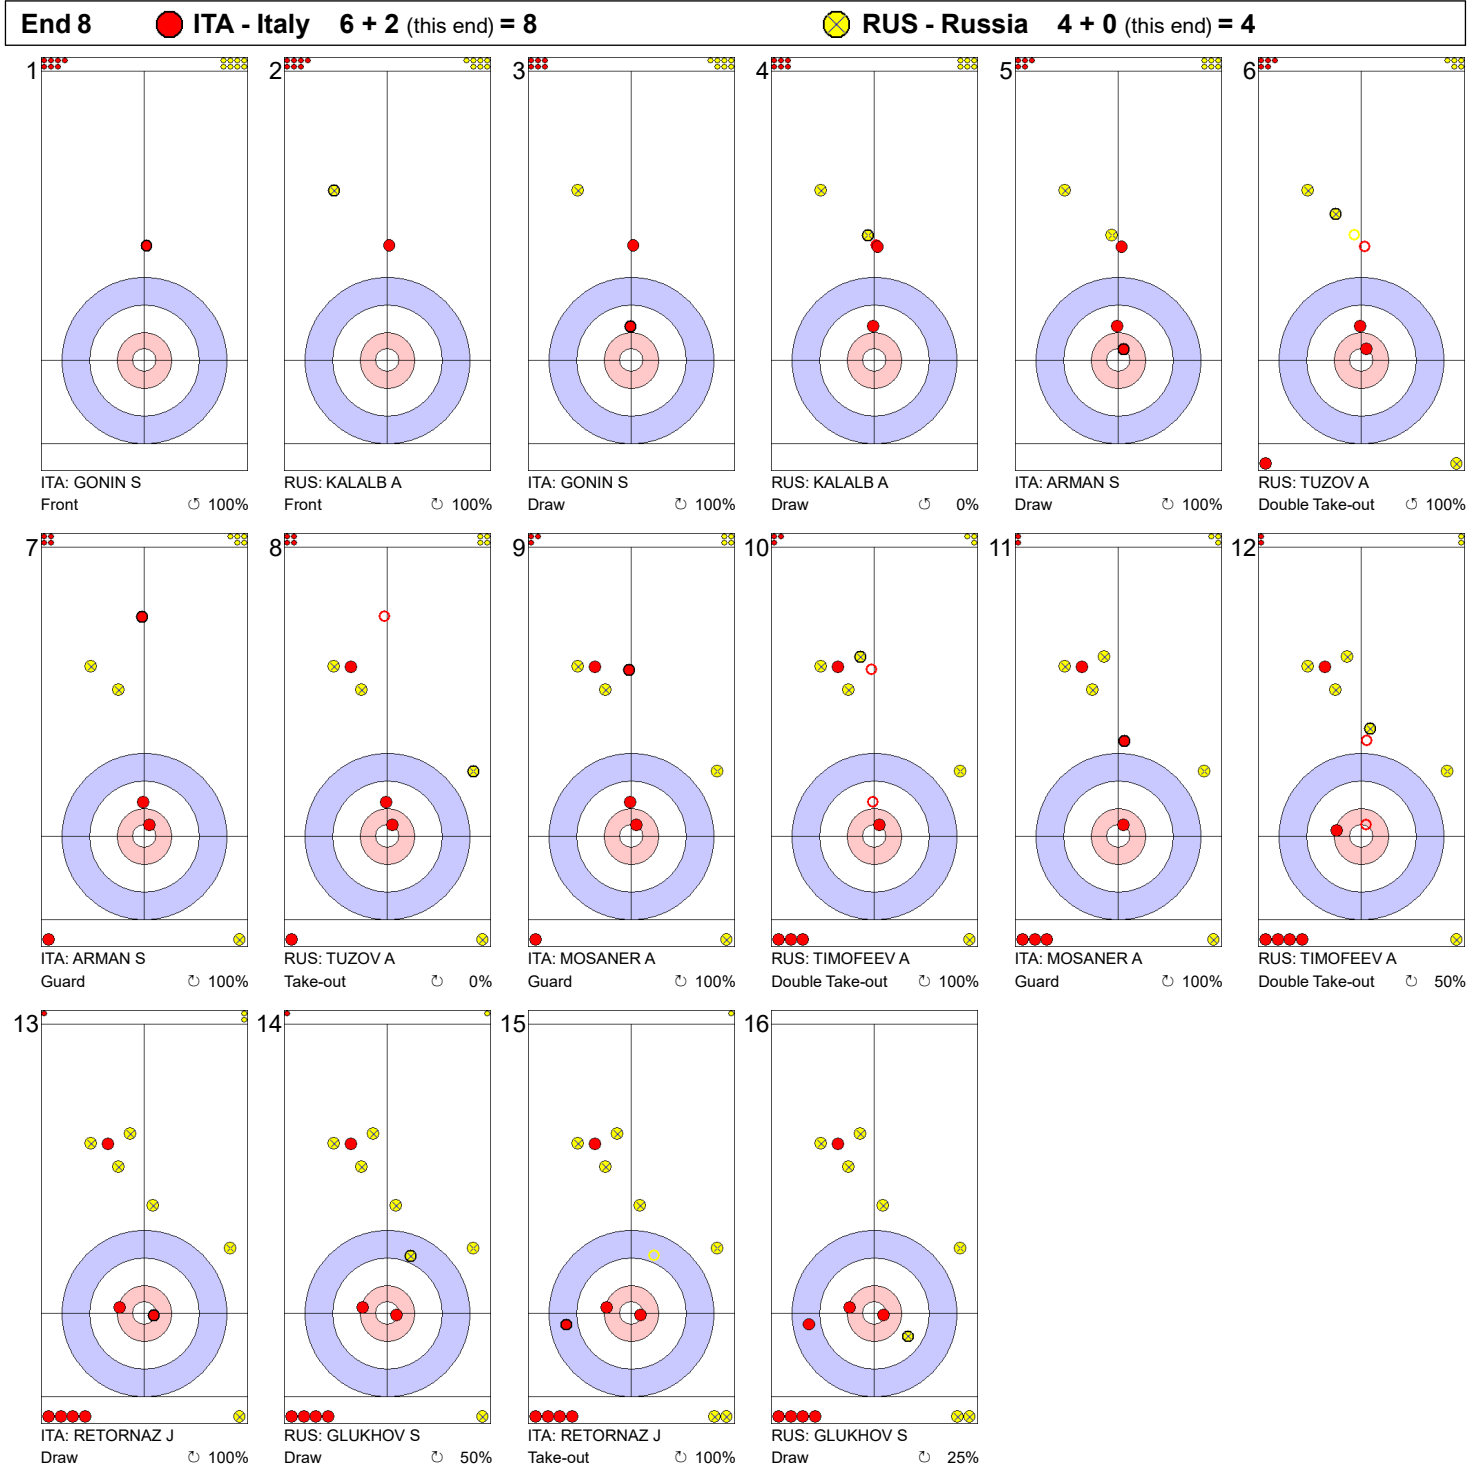

**Legend:**  
 Clockwise     
 Counter-clockwise     
 - Not considered

**Game - Shot by Shot**

**Legend:**  
 ↻ Clockwise      ↺ Counter-clockwise      - Not considered

**Game - Shot by Shot**

**Legend:**  
 ↻ Clockwise      ↺ Counter-clockwise      - Not considered

**Game - Shot by Shot**

**Legend:**  
 ⊙ Clockwise      ⊗ Counter-clockwise      - Not considered

**Game - Shot by Shot**

**Legend:**  
 Clockwise      Counter-clockwise      - Not considered

**Game - Shot by Shot**

**Legend:**  
 Clockwise     
 Counter-clockwise     
 - Not considered

**Game - Shot by Shot**

**End 9** ● **ITA - Italy 8 + 0 (this end) = 8**      ● **RUS - Russia 4 + 2 (this end) = 6**

**Legend:**  
 ↻ Clockwise      ↺ Counter-clockwise      - Not considered

**Game - Shot by Shot**

**Legend:**  
 ↻ Clockwise      ↺ Counter-clockwise      - Not considered  
 X Unfinished end due to concession