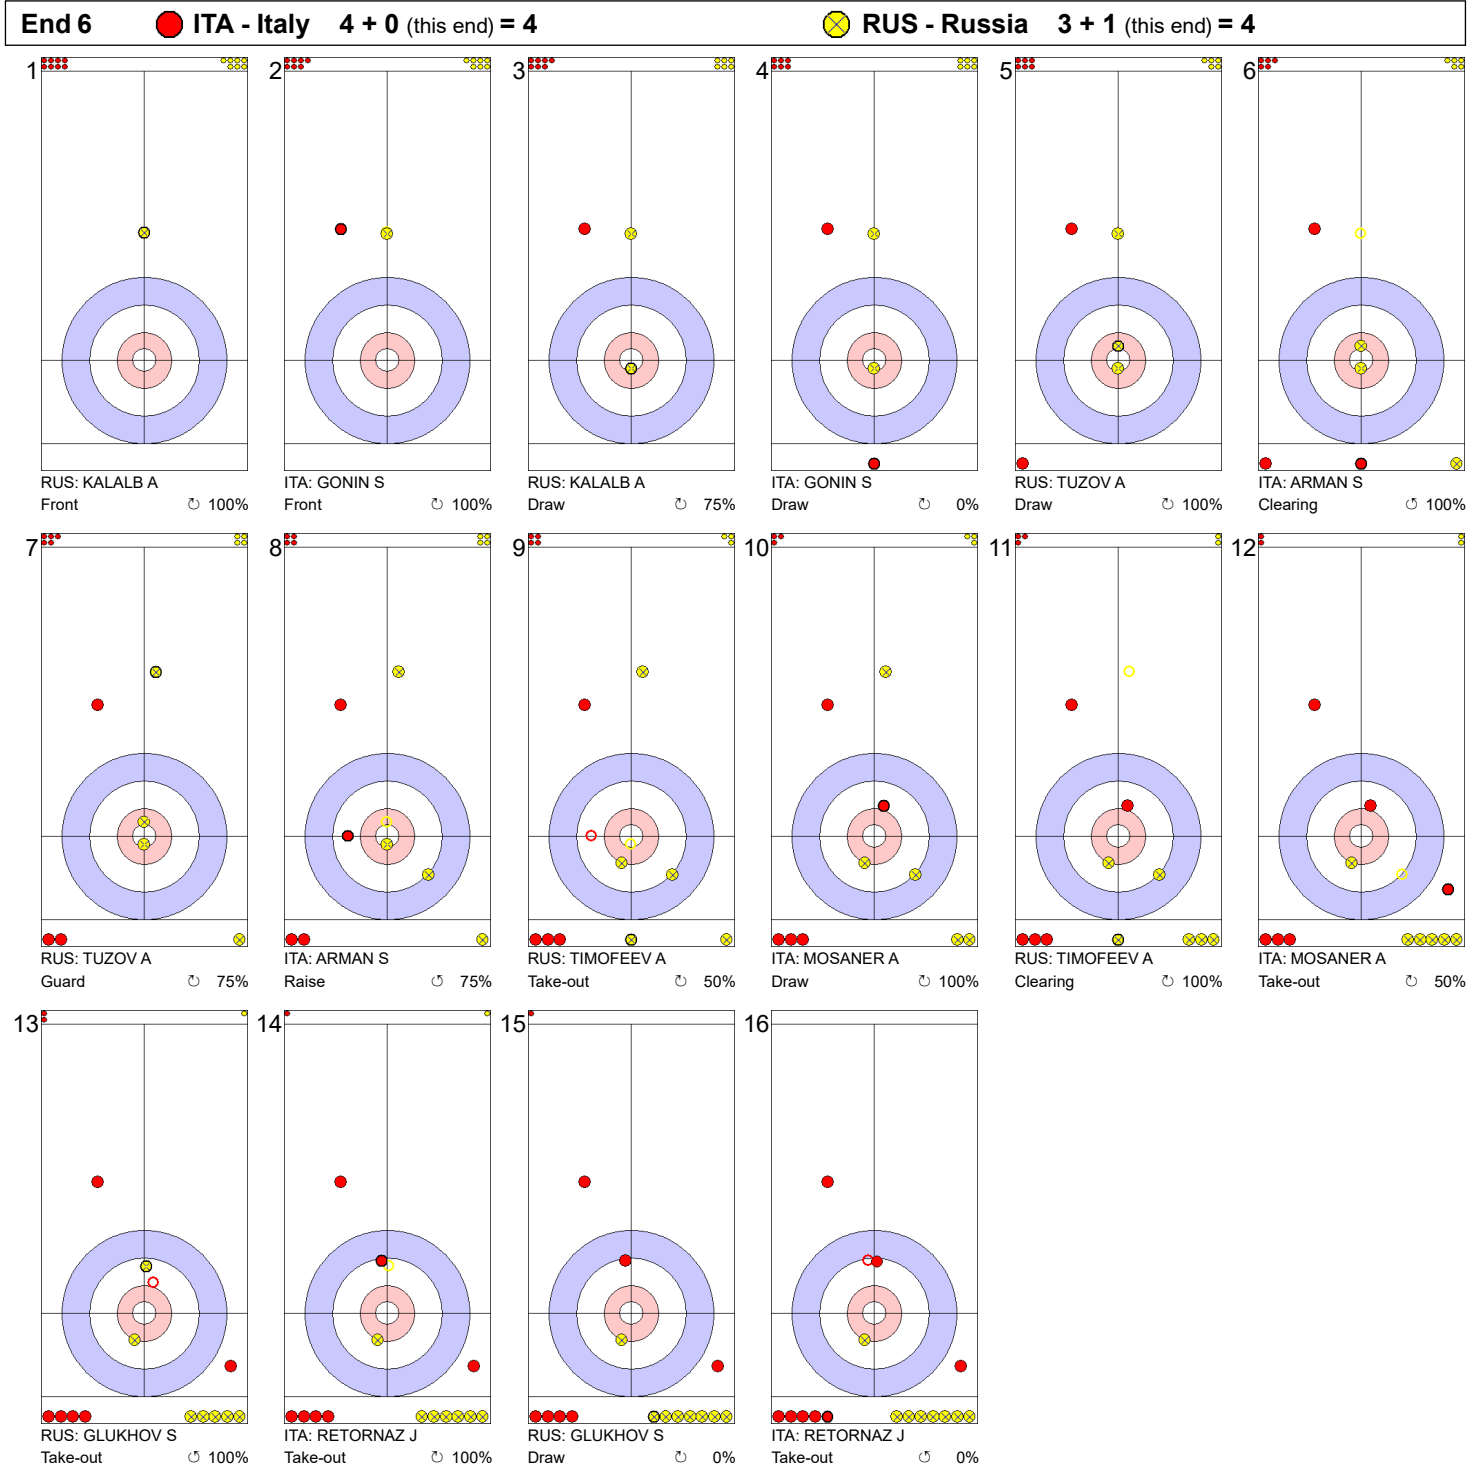

**Game - Shot by Shot**

**Legend:**  
↻ Clockwise      ↻ Counter-clockwise      - Not considered

Game - Shot by Shot

**Legend:**  
 ↻ Clockwise      ↺ Counter-clockwise      - Not considered

**Game - Shot by Shot**

**Legend:**  
 Clockwise     
 Counter-clockwise     
 - Not considered

**Game - Shot by Shot**

**Legend:**  
 ↻ Clockwise      ↺ Counter-clockwise      - Not considered

**Game - Shot by Shot**

**Legend:**  
 ↻ Clockwise      ↺ Counter-clockwise      - Not considered

**Game - Shot by Shot**

**Legend:**  
 ⊙ Clockwise      ⊗ Counter-clockwise      - Not considered

**Game - Shot by Shot**

**Legend:**  
 Clockwise      Counter-clockwise      - Not considered

**Game - Shot by Shot**

**Legend:**  
 Clockwise     
 Counter-clockwise     
 - Not considered

**Game - Shot by Shot**

**End 9** ● **ITA - Italy 8 + 0 (this end) = 8**      ● **RUS - Russia 4 + 2 (this end) = 6**

**Legend:**  
 ↻ Clockwise      ↺ Counter-clockwise      - Not considered